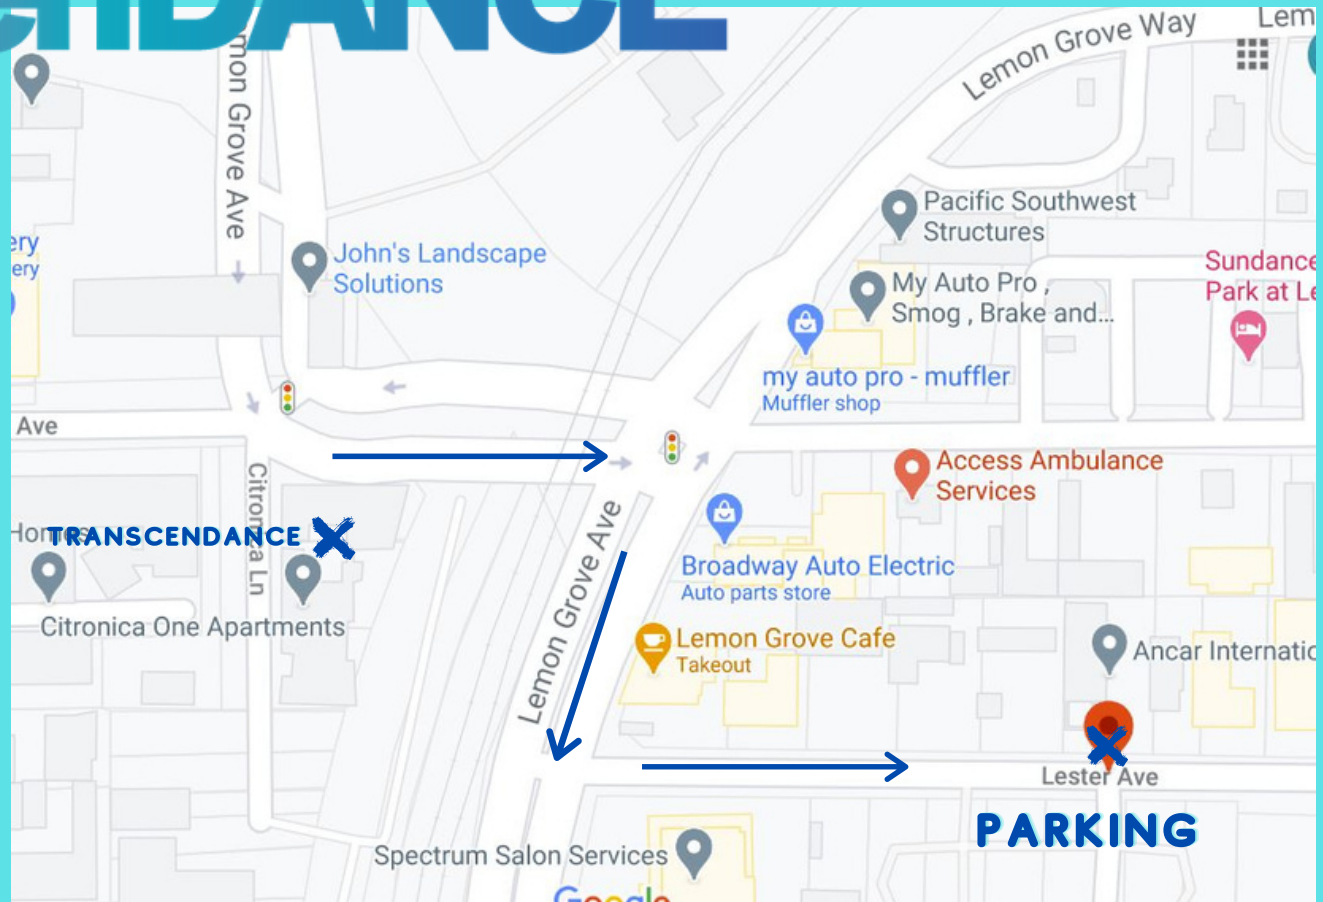

transcenDANCE

transcenDANCE Arts Center

Directions to parking lot:

- Exit Highway 94
- South on Lemon Grove Ave
- Left on North Ave
- Right on Lemon Grove Ave
- First Left on Lester Ave
- Parking lot is on the right

Parking is free

Directions from Parking Lot to transcenDANCE Arts Center (3 min. walk)

- Exit Parking lot and make a left
- Right on Lemon Grove Ave
- Cross Lemon Grove at crosswalk
- Left, walking on sidewalk between trolley and building
- Right up stairs, between buildings
- transcenDANCE Arts Center is on the right